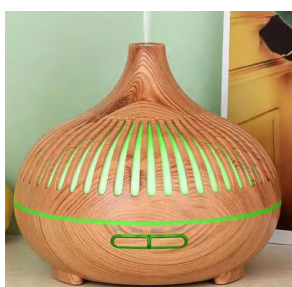

Hollow Yellow Wood