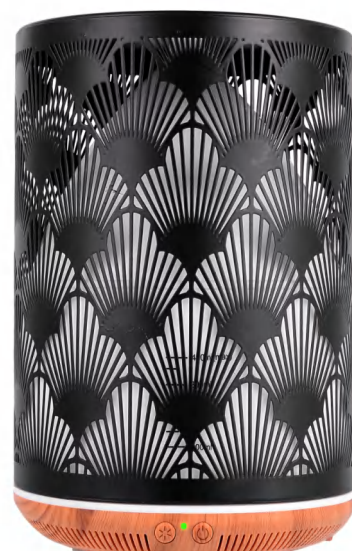

Model: A23

100*120.1*162.7mm
Item weight: 379g
Package dimension:
125*125*168.7mm
Package weight:458g
Carton Dimension:
384*260*510 mm
Carton weight (18/CTN) :
9kg

Colours: Black, Gold, White

400ml

7-10W 24V/0.65A 150cm adaptor

RGB 7 Colours

PP

Supported misting modes :

- steady ON mode
- 3 hours timer +Breathing light
- adjustable mist volume
- 10 secs intermittent misting