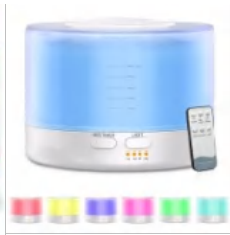

PP White

Model No.B1

Specifications : Capacity: 1600ML
Material: ABS+PP
Colours: Various
Light colour:Orange
Customisable feature: pattern/colour
Wattage:10-14 W, / 24V-0.65A Power adaptor
Cable length: adaptor-150cm
Product dimensions: 164.65*184.6mm*188mm
Product net weight: 460g
Package dimensions (per item):168*168*189mm
Package weight (per item):578g
Carton dimensions: 514*510*390mm(18 items/CTN)
Carton gross weight: 11kg

Supported misting modes :
- steady ON mode
- 2 hour/ 4 hours/ 8 hours timer
- adjustable mist volume
- 10 secs intermittent misting mode